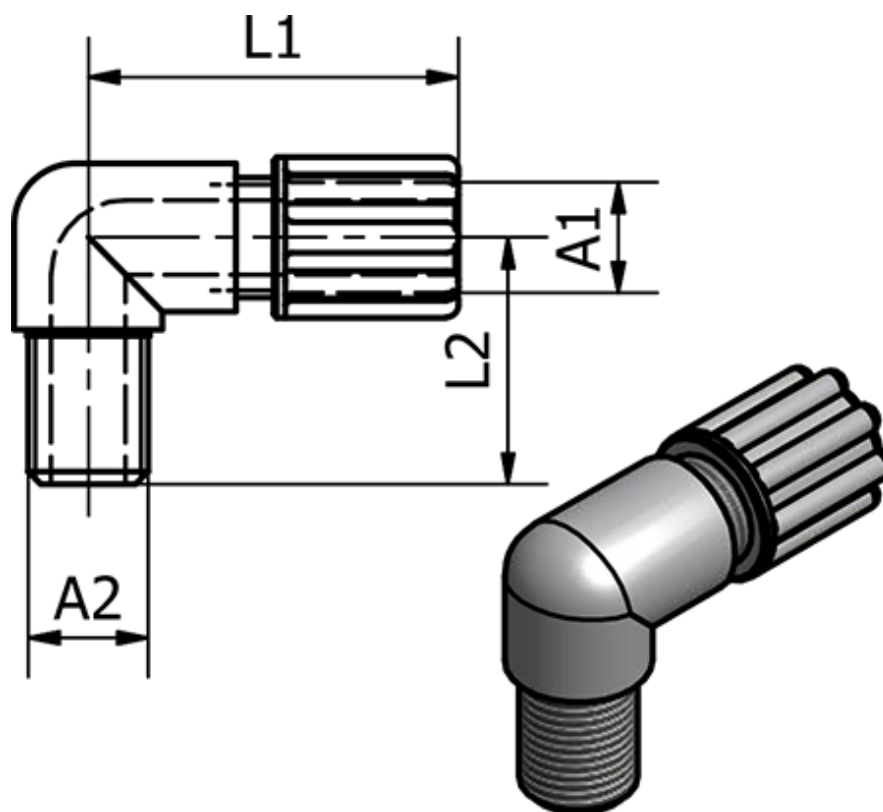

Article number: 58614081

Description: Push-on 140.81, Ø4/6 - G 1/2"
Angle

Measures

Ext. Hose Diameter A1	= 4/6
L1	= 32
L2	= 34
Thread A2	= G 1/2"